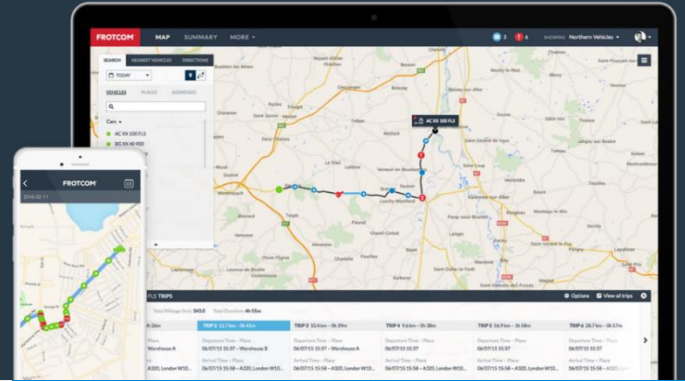

Meyer & Meyer is recommending Frotcom to help improve transport business efficiency

Meyer & Meyer and Frotcom are working together to establish unified fleet tracking across the supply chain, resulting in improved efficiency and competitiveness.

It also provides Meyer & Meyer visibility of your vehicles that are currently working for them. This is done by a simple yes/no authorization, by you, for each vehicle. In the future you will also receive transport orders directly from Meyer & Meyer through the Frotcom system enabling tasks to be tracked throughout the complete supply chain.